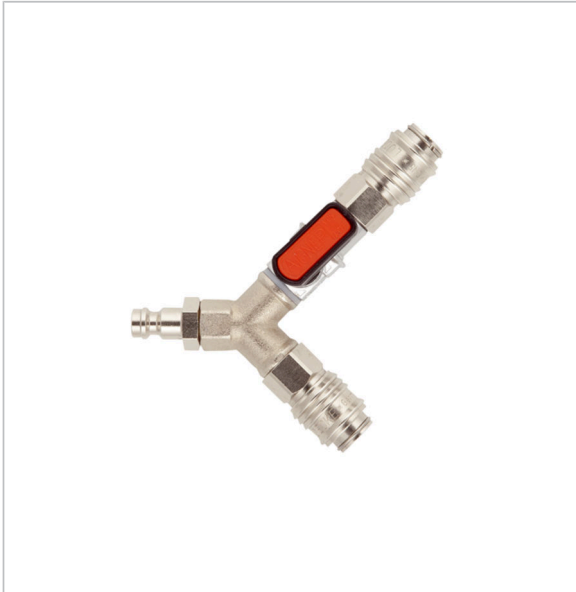

Y connector

Versions

	Part no.
Y connector 2 x coupling DN 5, 1 x shut-off valve, 1 x plug-in nipple DN 5	500690
Connection hose AS-SN5KP5 0,3 m with 1 x plug-in nipple DN 5, 1 x coupling DN 5	500687
Adapter for compressor connection 1 x coupling DN 5, 1 x plug-in nipple DN 7.2	500696

Blue part no. = in-stock items

	Part no.
 Multiple connection plug G $\frac{3}{8}$ + $\frac{3}{4}$ AG SN5 with plug-in nipple DN 5	500679.1
 Test plug conical $\frac{3}{4}$ " - 1 $\frac{1}{4}$ " SN5 with plug-in nipple DN 5	500678.2

Blue part no. = in-stock items

Description

Conical or cylindrical test plugs with plug-in nipple for quick-action coupling system and easy-to-handle wing screw for standard pipe diameters $\frac{1}{2}$ ", $\frac{3}{4}$ ", 1" and 1 $\frac{1}{4}$ ".