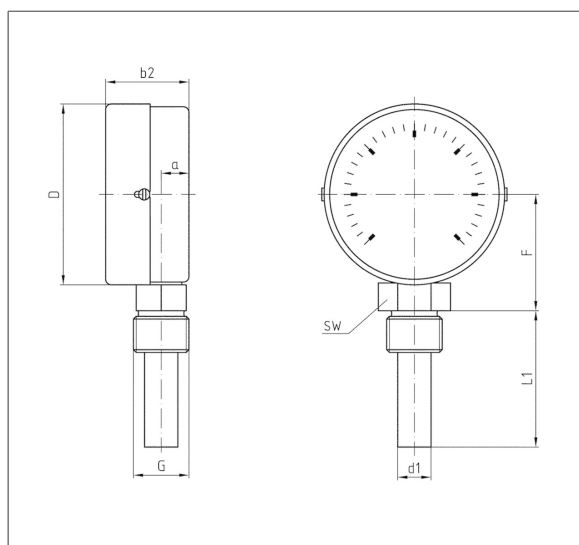

Mounting position
Centre back or bottom

Dial
Up to 120 °C: Plastic, white
 \geq 160 °C: Aluminium, white
Scaling black

Options

- Other ranges
- Nominal size 34, 160

Ranges °C
-20/+60, 0/60, 0/120, 0/160

Application area
Full scale value

Operating pressure at thermowell
Max. 6 bar

Pointer
Plastic, black

Housing
Sheet steel, galvanised

Push on bezel
Sheet steel, nickel-plated

Window
Plastic

Technical drawings

Centre back connection

Dimensions (mm)

Bottom connection

Dimensions (mm)

| NG | a | b2 | D | d1 | F | G | L1 | SW |
|-----|----|------|-----|----|------|-----|-----|-------|
| 63 | 10 | 35 | 63 | 12 | 29,3 | G½B | 40 | 19/22 |
| 63 | 10 | 35 | 63 | 12 | 29,3 | G½B | 63 | 19/22 |
| 63 | 10 | 35 | 63 | 12 | 29,3 | G½B | 100 | 19/22 |
| 63 | 10 | 35 | 63 | 12 | 29,3 | G½B | 150 | 19/22 |
| 80 | 10 | 33 | 80 | 12 | 47,3 | G½B | 40 | 19/22 |
| 80 | 10 | 33 | 80 | 12 | 47,3 | G½B | 63 | 19/22 |
| 80 | 10 | 33 | 80 | 12 | 47,3 | G½B | 100 | 19/22 |
| 80 | 10 | 33 | 80 | 12 | 47,3 | G½B | 150 | 19/22 |
| 100 | 10 | 40,5 | 100 | 12 | 59,3 | G½B | 40 | 19/22 |
| 100 | 10 | 40,5 | 100 | 12 | 59,3 | G½B | 63 | 19/22 |
| 100 | 10 | 40,5 | 100 | 12 | 59,3 | G½B | 100 | 19/22 |
| 100 | 10 | 40,5 | 100 | 12 | 59,3 | G½B | 150 | 19/22 |