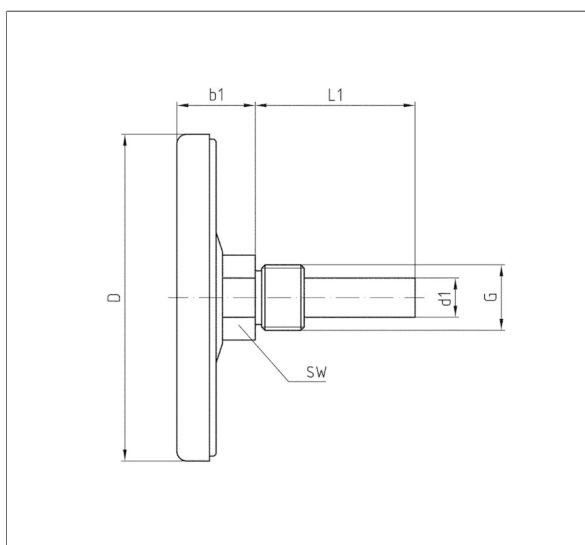

Measuring element
Bimetal helix

Accuracy class
2 (EN 13190)

Standard version

Connection
Stem: Brass or aluminium, \varnothing 9 mm
Thermowell: G $\frac{1}{2}$ B, brass or aluminium, \varnothing 9 mm
Thermowell: (removable (with locking screw for 160 °C and higher))

Mounting position
Centre back or bottom

Dial
Up to 120 °C: Plastic, white
 \geq 160 °C: Aluminium, white
Scaling black

Options

- Other ranges
- Nominal size 34, 160

Ranges °C
-20/+60, 0/60, 0/120, 0/160

Application area
Full scale value

Operating pressure at thermowell
Max. 6 bar

Pointer
Plastic, black

Housing
Sheet steel, galvanised

Push on bezel
Sheet steel, nickel-plated

Window
Plastic

Technical drawings

Centre back connection

Dimensions (mm)

Bottom connection

Dimensions (mm)

| NG | a | b2 | D | d1 | F | G | L1 | SW |
|-----|----|------|-----|----|------|-----|-----|-------|
| 63 | 10 | 35 | 63 | 12 | 29,3 | G½B | 40 | 19/22 |
| 63 | 10 | 35 | 63 | 12 | 29,3 | G½B | 63 | 19/22 |
| 63 | 10 | 35 | 63 | 12 | 29,3 | G½B | 100 | 19/22 |
| 63 | 10 | 35 | 63 | 12 | 29,3 | G½B | 150 | 19/22 |
| 80 | 10 | 33 | 80 | 12 | 47,3 | G½B | 40 | 19/22 |
| 80 | 10 | 33 | 80 | 12 | 47,3 | G½B | 63 | 19/22 |
| 80 | 10 | 33 | 80 | 12 | 47,3 | G½B | 100 | 19/22 |
| 80 | 10 | 33 | 80 | 12 | 47,3 | G½B | 150 | 19/22 |
| 100 | 10 | 40,5 | 100 | 12 | 59,3 | G½B | 40 | 19/22 |
| 100 | 10 | 40,5 | 100 | 12 | 59,3 | G½B | 63 | 19/22 |
| 100 | 10 | 40,5 | 100 | 12 | 59,3 | G½B | 100 | 19/22 |
| 100 | 10 | 40,5 | 100 | 12 | 59,3 | G½B | 150 | 19/22 |